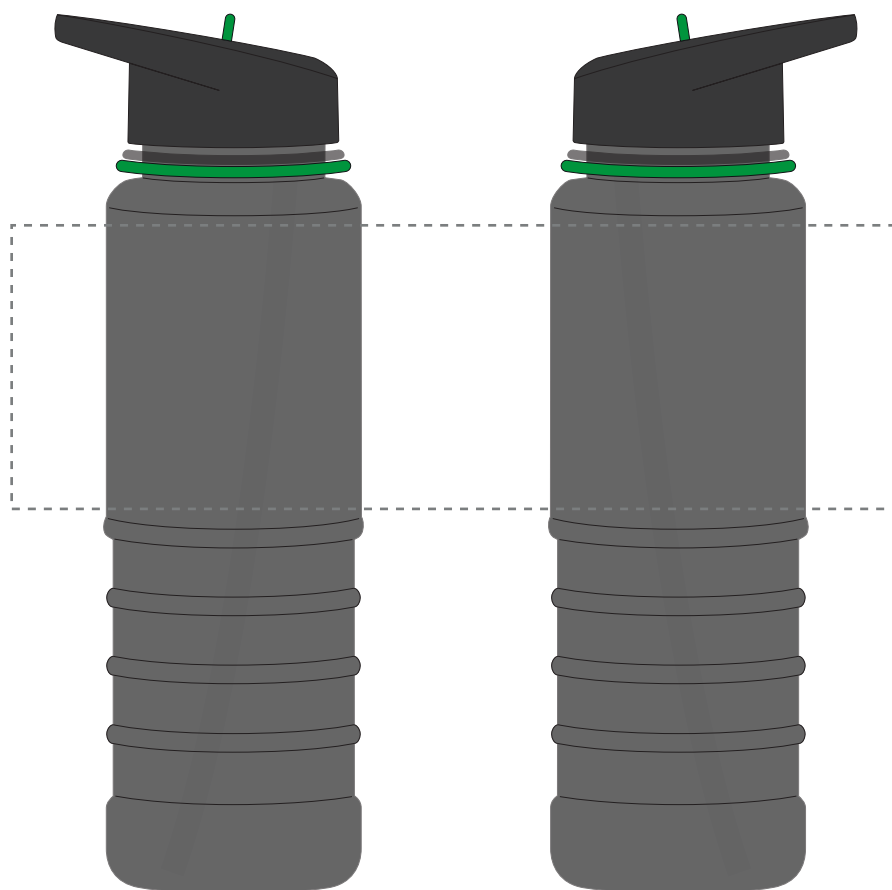

Your Ref:
Our Ref:Quantity:
Version: 1Product Code: MG9506
Product Colour: GREEN**PRINTING CONCERNS:**

We stock this item in the following colours

**PANTONE REFERENCE(S)**
 Full colour printing

ARTWORK SCALE 50%

LOGOS WILL BE DIRECTLY OPPOSITE
LOGOS WILL NOT BE DIRECTLY OPPOSITE

Product Image for visualisation
- colours may vary

The dashed line is to demonstrate print area and will not appear on your printed item